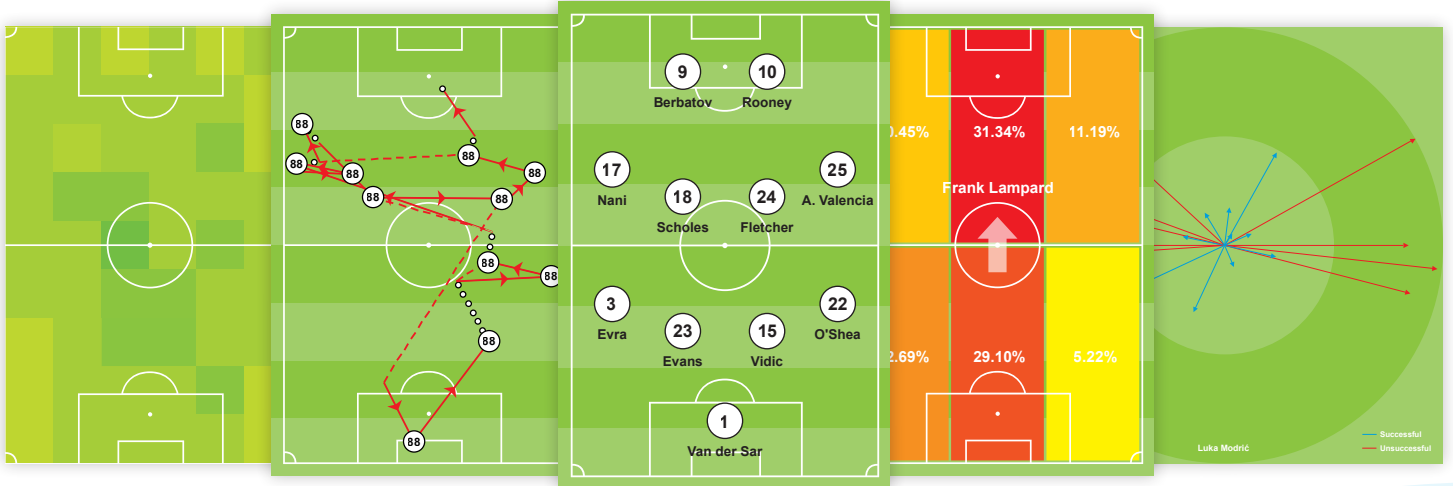

2D Graphics

Product Overview

The unique way in which Opta collects data allows us to give graphical overviews of the action from the world of football. Useful for enhancing tactical analysis or highlighting a point,

our pitch graphics can bring your coverage to life in a range of different styles.

Product Detail

Example graphics include:

- Average player positions and heat maps
- Passing graphics by team and player
- Goals and attacking plays, including full build-up
- Attacking plays
- Possession